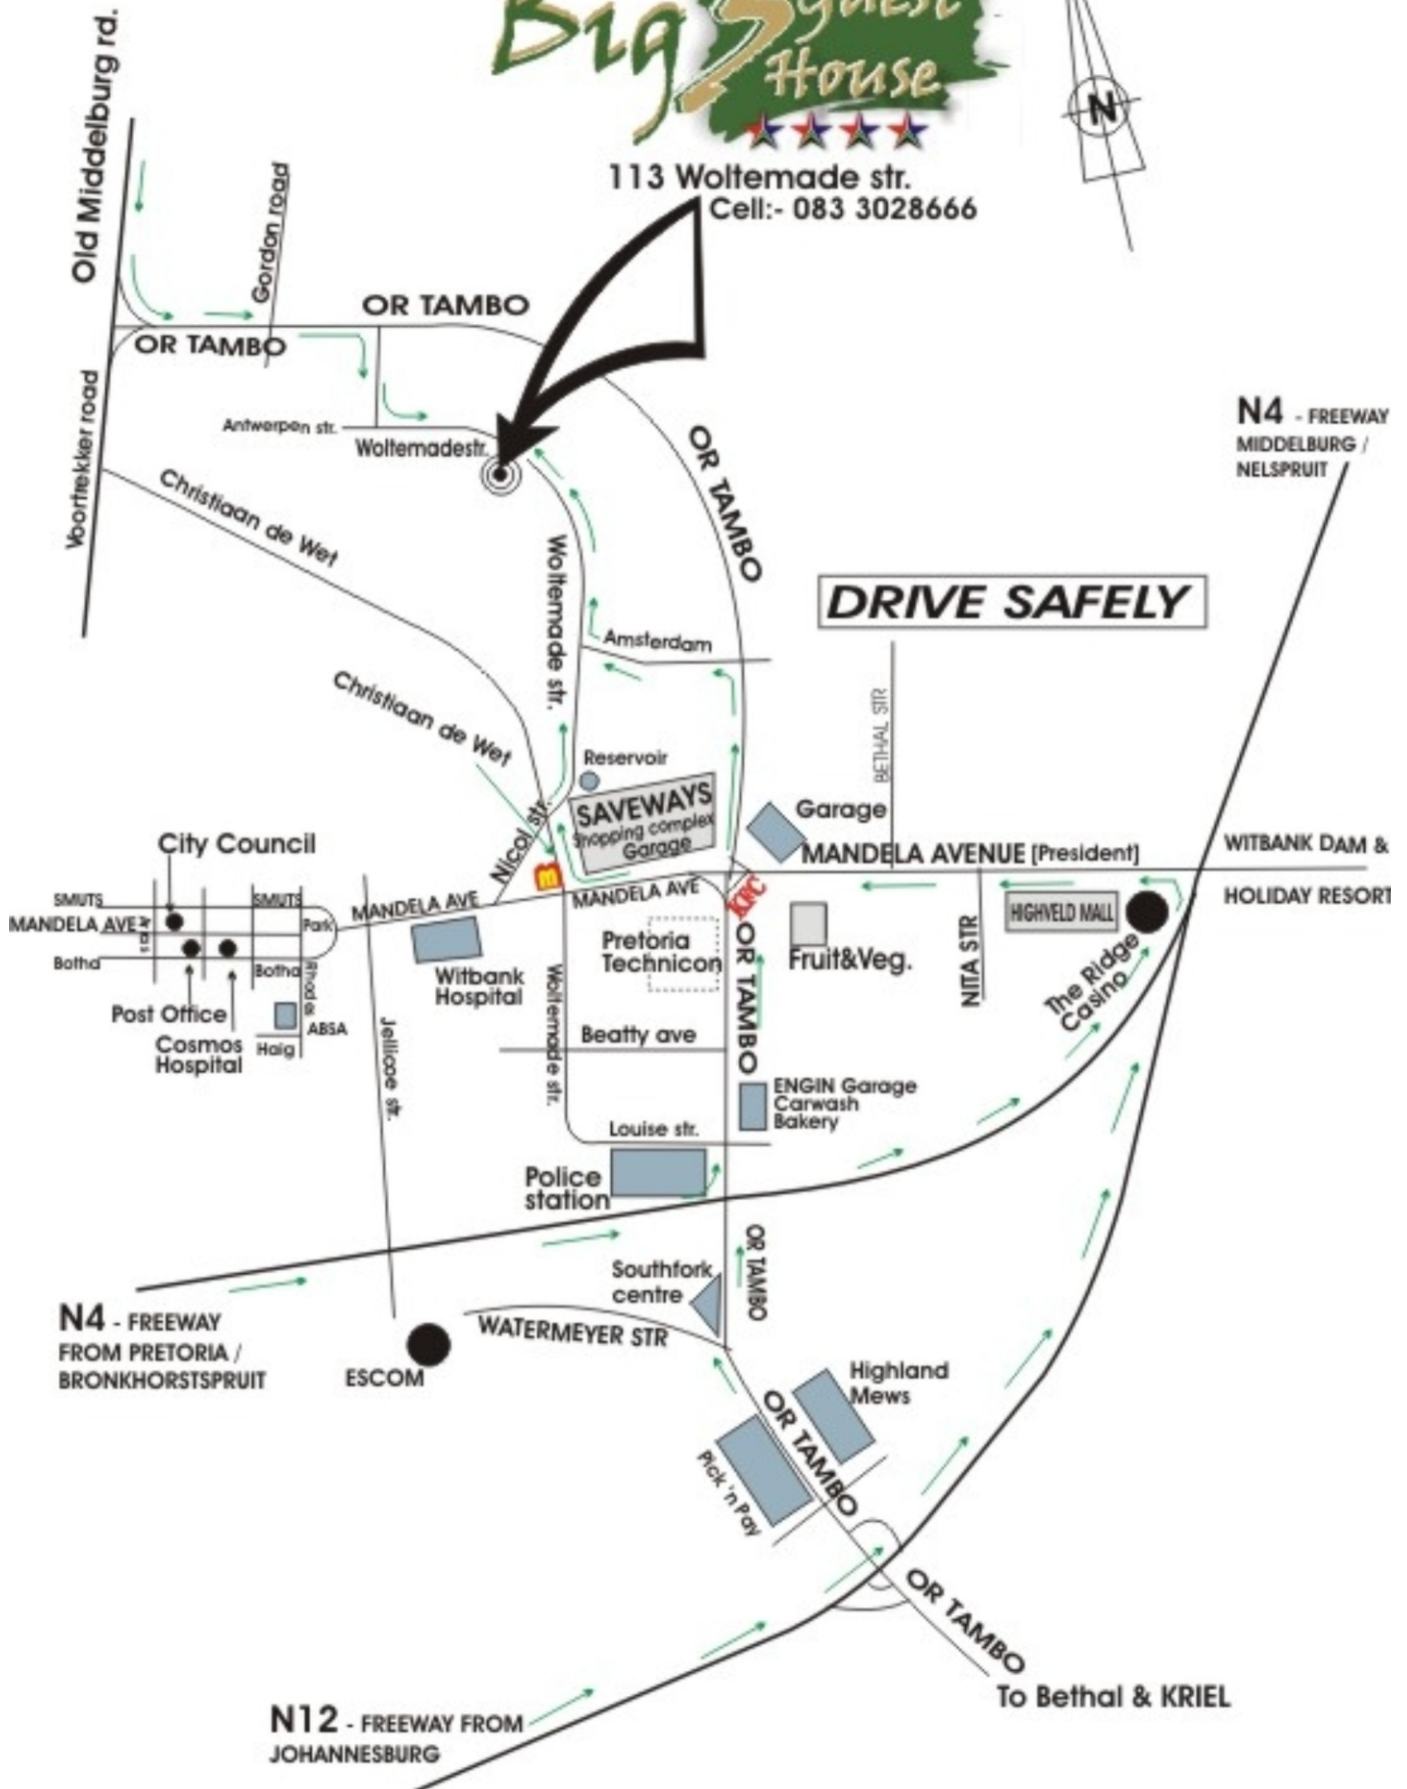

Big 5 Guest House

113 Woltemade str.
Cell:- 083 3028666

DRIVE SAFELY

N4 - FREEWAY
MIDDELBURG /
NELSPRUIT

WITBANK DAM &
HOLIDAY RESORT

N4 - FREEWAY
FROM PRETORIA /
BRONKHORSTSPUIT

N12 - FREEWAY FROM
JOHANNESBURG